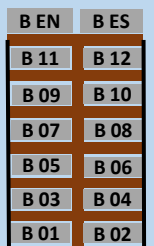

NEW SLIPS COMING SOON – RESERVE ONE TODAY! (662) 578-7922

JUL 2021 – F Dock 30 ft and G Dock Extension
 AUG 2021 – A Dock Houseboat Slips
 SEP 2021 – E Dock 15x35's

OCCUPIED
AVAILABLE

A Dock
 A01 – A10 18x50 Covered
 A11 – A19 22x70 Uncovered
 A21 – A38 11x30 Covered/
 Double slip

B Dock
 B01 – B12
 16x40 Covered

E Dock
 E01 – E44
 15x35 Covered

F Dock
 F01 – F56
 12x30 Covered
 Double Slips
 Slip Dividers

G Dock
 G01 – G56
 12x28 Covered
 Double Slips
 G01-G32 No slip dividers
 G33-G56 Slip dividers

H Dock
 H01 – H28
 13x28 Uncovered
 Double Slips
 No Slip Dividers

I Dock
 I01 – I28
 13x28 Uncovered
 Double Slips
 No Slip Dividers

Fuel Dock

Transient

Leased by foot – call marina office for availability